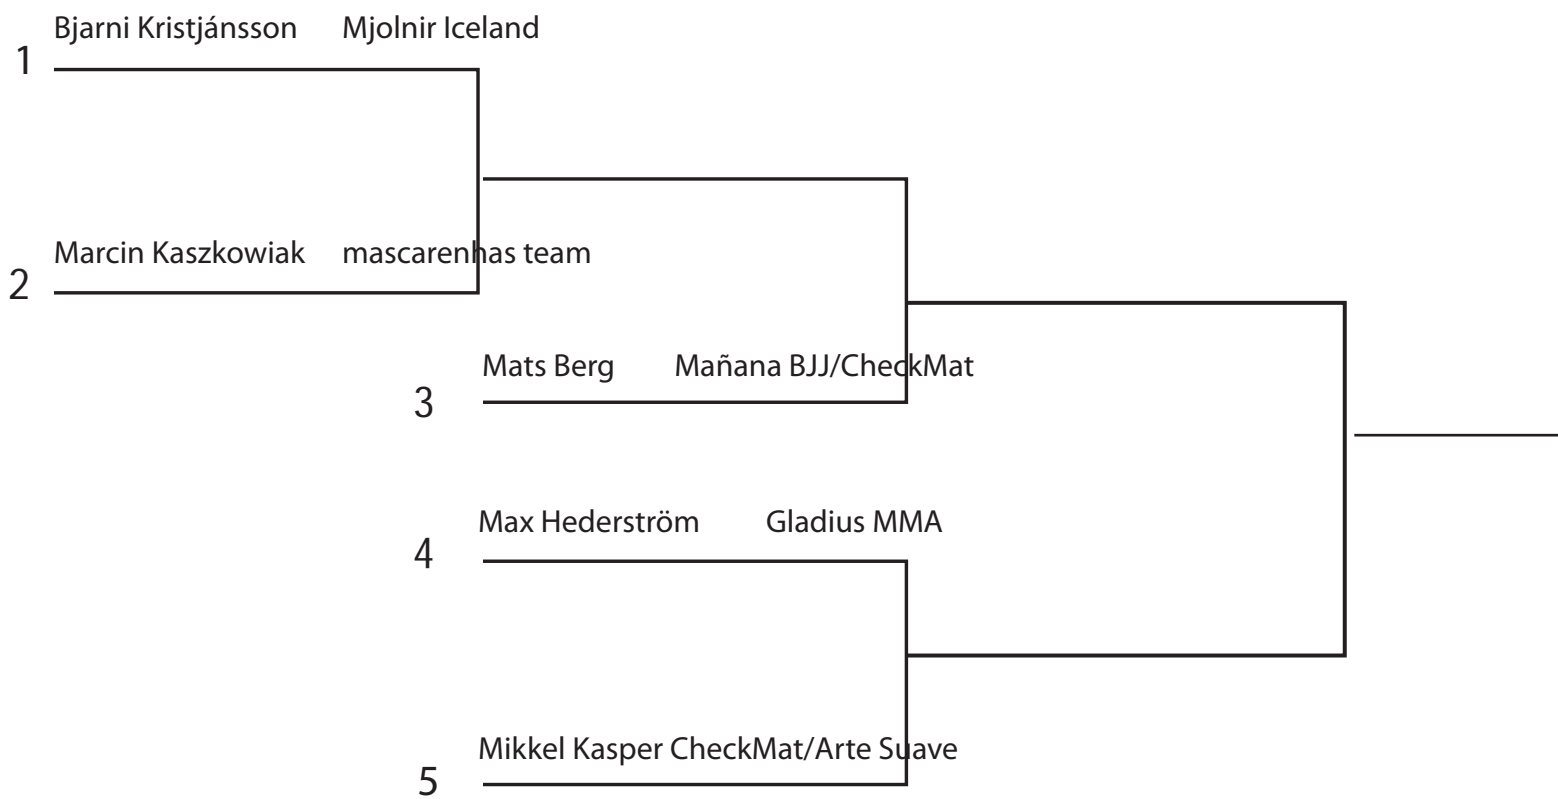

Male Adult (18 years and up) Blue Belts -94.3 kg

Bracket Start 12:00 Saturday

- 1 _____
- 2 _____
- 3 _____
- 3 _____